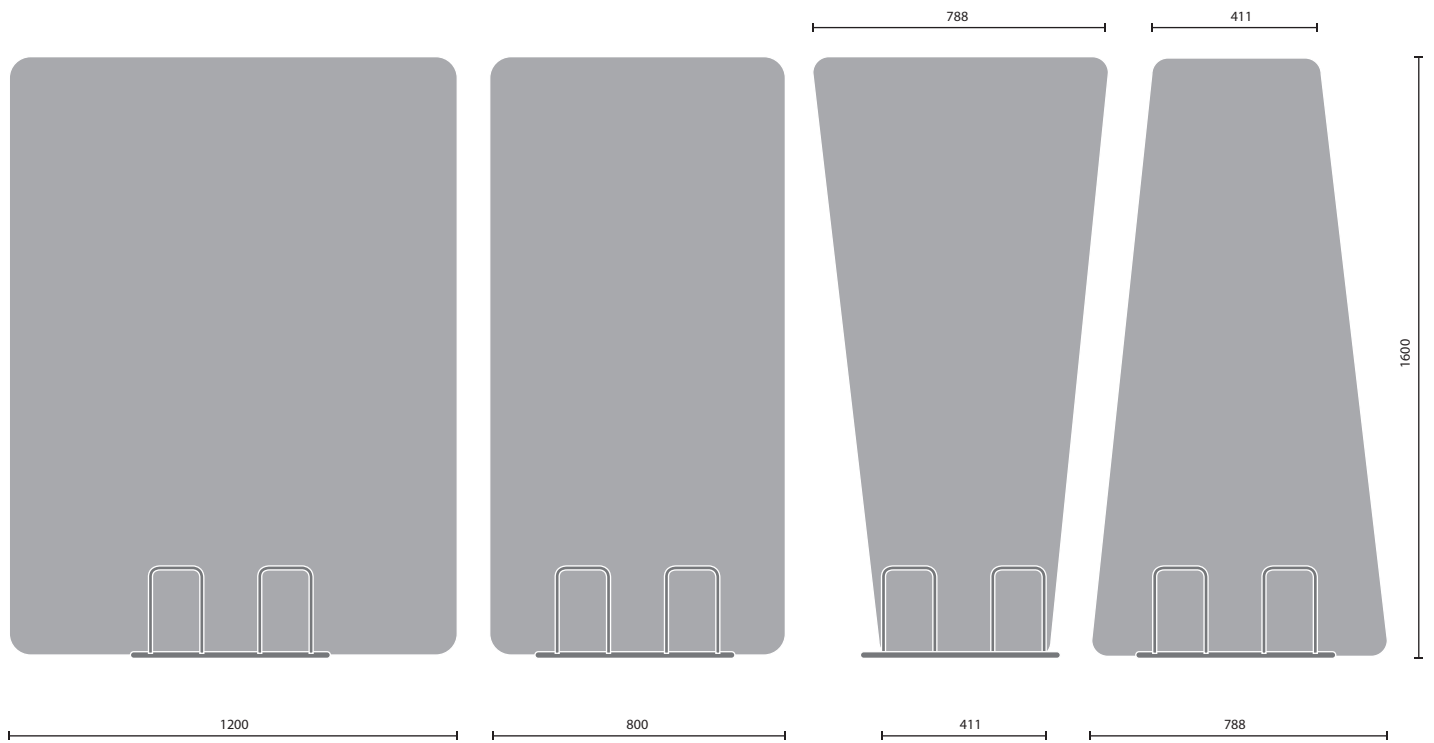

SELVA

STOPA / BASIS / BASE

CANDY_OUT