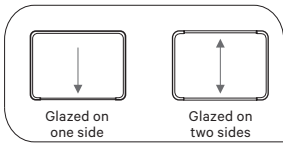

Concentrate	Communicate	Collaborate	Contemplate
Focus Work Duo Work Video Lounge Diner	 Glazed on one side	● ● ●	● ○ ○	○ ○ ○	○ ○ ○
	  Glazed on two sides	● ● ○	● ● ○	● ● ●	○ ○ ○
	  Glazed on one side	● ● ○	● ● ●	● ● ○	● ● ○
	  Glazed on two sides	○ ○ ○	● ● ●	● ● ○	● ● ○

The se:cube can also be ordered without furniture as an option.