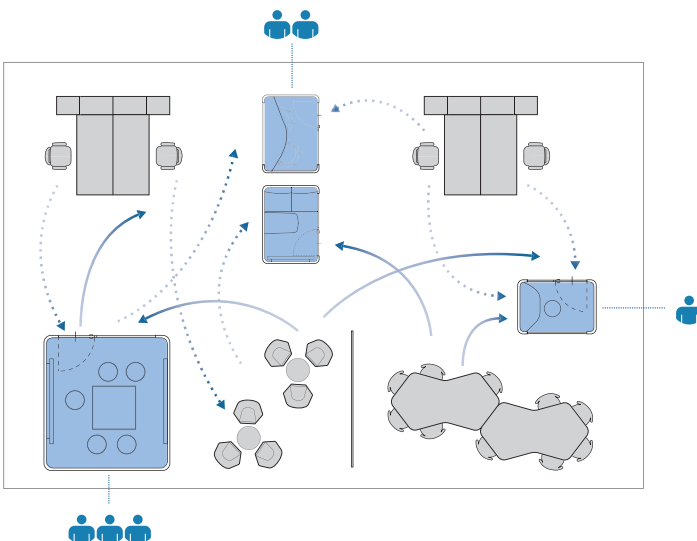

Agile workspace concepts.

An office with an open space concept and an individual design enables a flexible, dynamic workflow. Exchange and cooperation are promoted.

- Phone call or focused working
- Small meeting or focused working
- Conference call or discussion session