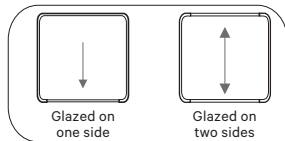

The se:cube can also be ordered without furniture as an option.

se:cube M: 2000 x 1500 mm

Ideal for small meetings or focused working.
For one to four people.

		Concentrate	Communicate	Collaborate	Contemplate
Focus Work Duo Work Video Lounge Diner	 Glazed on one side	● ● ●	● ○ ○	○ ○ ○	○ ○ ○
	 Glazed on two sides	● ● ○	● ● ○	● ● ●	○ ○ ○
	 Glazed on one side	● ● ○	● ● ●	● ● ○	● ● ○
	 Glazed on two sides	○ ○ ○	● ● ●	● ● ○	● ● ○

The se:cube can also be ordered without furniture as an option.

se:cube L: 2500 x 2500 mm

Ideal for video conferences, meetings and small brainstorming sessions.
For up to eight people.

		Concentrate	Communicate	Collaborate	Contemplate
Video Lounge					
Diner, asymmetrical					
Brainstorming					
Diner, symmetrical					