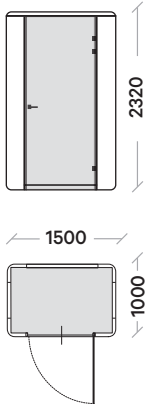

Contemplate

A place to retreat to and reflect. Here, you can relax for a few moments and gather strength for your next meetings.

se:cube S: 1500 x 1000 mm

Especially suitable for phone calls and concentrated individual work.
For one to two people.