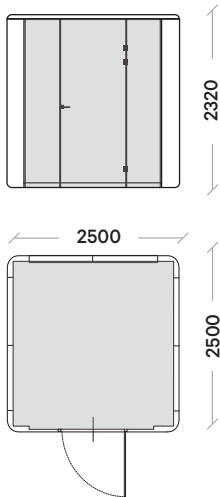

The se:cube can also be ordered without furniture as an option.

se:cube M: 2000 x 1500 mm

Ideal for small meetings or focused working.
For one to four people.

		Concentrate	Communicate	Collaborate	Contemplate
Focus Work Duo Work Video Lounge Diner	 Glazed on one side	● ● ●	● ○ ○	○ ○ ○	○ ○ ○
	 Glazed on two sides	● ● ○	● ● ○	● ● ●	○ ○ ○
	 Glazed on one side	● ● ○	● ● ●	● ● ○	● ● ○
	 Glazed on two sides	○ ○ ○	● ● ●	● ● ○	● ● ○

The se:cube can also be ordered without furniture as an option.

se:cube L: 2500 x 2500 mm

Ideal for video conferences, meetings and small brainstorming sessions.
For up to eight people.

		Concentrate	Communicate	Collaborate	Contemplate
Video Lounge					
Diner, asymmetrical					
Brainstorming					
Diner, symmetrical					