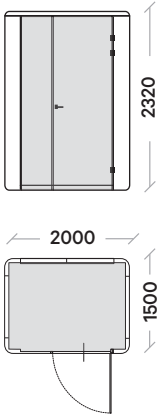

Contemplate

A place to retreat to and reflect. Here, you can relax for a few moments and gather strength for your next meetings.

se:cube S: 1500 x 1000 mm

Especially suitable for phone calls and concentrated individual work.
For one to two people.

The se:cube can also be ordered without furniture as an option.

se:cube M: 2000 x 1500 mm

Ideal for small meetings or focused working.
For one to four people.

		Concentrate	Communicate	Collaborate	Contemplate
Focus Work Duo Work Video Lounge Diner	 Glazed on one side	● ● ●	● ○ ○	○ ○ ○	○ ○ ○
	 Glazed on two sides	● ● ○	● ● ○	● ● ●	○ ○ ○
	 Glazed on one side	● ● ○	● ● ●	● ● ○	● ● ○
	 Glazed on two sides	○ ○ ○	● ● ●	● ● ○	● ● ○

The se:cube can also be ordered without furniture as an option.

se:cube L: 2500 x 2500 mm

Ideal for video conferences, meetings and small brainstorming sessions.
For up to eight people.

		Concentrate	Communicate	Collaborate	Contemplate
Video Lounge					
Diner, asymmetrical					
Brainstorming					
Diner, symmetrical					