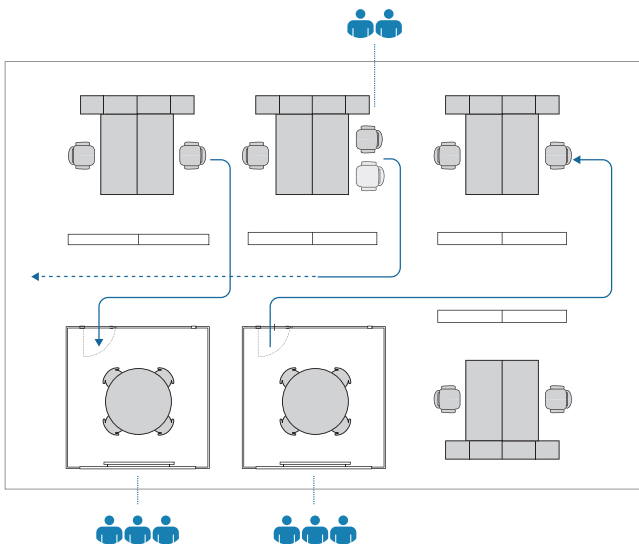

Whether a long telephone call, a small group meeting or concentrated individual work: the se:cube is the office cube element that creates a perfect symbiosis of proximity and distance. With a bright design and large glass surfaces, it creates transparency so users aren't entirely isolated. The se:cube fits harmoniously into its surroundings, just like a piece of furniture.

Within its four walls, ideas and productivity can truly unfold.

Static single workstations.

A standard office is organised according to defined structures and patterns. Work is more static and less flexible.