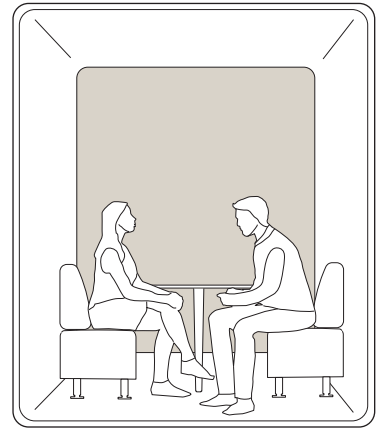

Whether a long telephone call, a small group meeting or concentrated individual work: the se:cube is the office cube element that creates a perfect symbiosis of proximity and distance. With a bright design and large glass surfaces, it creates transparency so users aren't entirely isolated. The se:cube fits harmoniously into its surroundings, just like a piece of furniture.

-  Meetings in a small group or focused working
-  Conference call or discussion session

Agile workspace concepts.

An office with an open space concept and an individual design enables a flexible, dynamic workflow. Exchange and cooperation are promoted.

-  Phone call or focused working
-  Small meeting or focused working
-  Conference call or discussion session

Three sizes, many possibilities.

Concentrate

A place that invites you to work alone in total peace or to make extended phone calls. The se:cube offers optimum acoustic shielding from the surrounding area – both inwardly and outwardly.