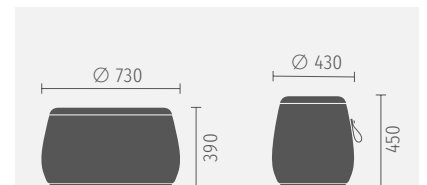

Harmonious, organic design

Two-colour design possible

Leather carry strap on the side of the high stool

Anti-slip fabric on the underside

Sustainable

Cardboard, shaped foam, wooden plate, cover and leather carry strap: As se:dot is only composed of a few components, it can be disassembled for recycling according to type.

Two sizes provide variety when they are combined